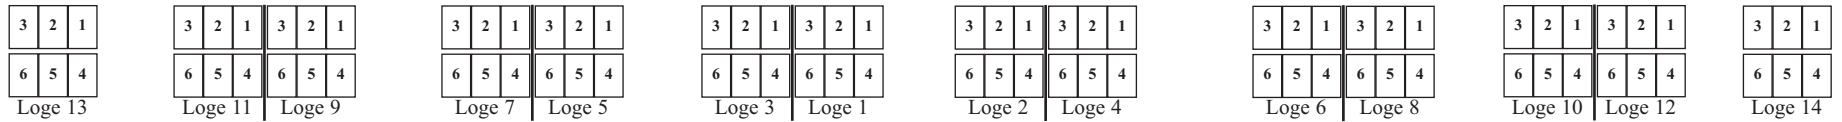

Seating Plan For The Town Hall

The Loges & Balcony overhang beginning Orchestra Row K

Loges & Balcony

Seating Capacity:

Loge: 78 (excluding Manager's Loge #5)

Balcony: 588

Total: 1495

LOGES

FRONT/ CENTER/ SIDE BALCONY

REAR/ CENTER/ SIDE BALCONY