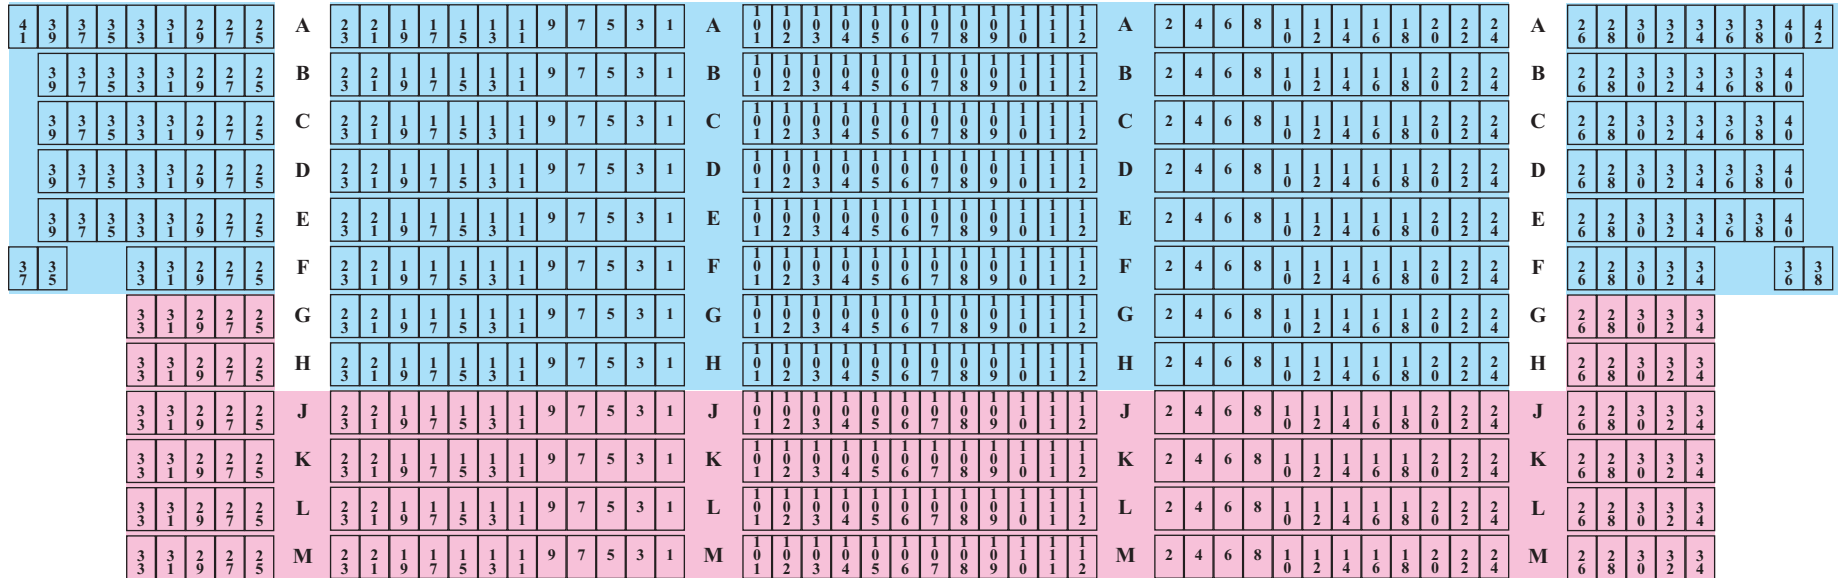

Seating Plan For The Town Hall

The Loges & Balcony overhang beginning Orchestra Row K

Loges & Balcony

Seating Capacity:

Loge: 78 (excluding Manager's Loge #5)

Balcony: 588

Total: 1495

LOGES

FRONT/ CENTER/ SIDE BALCONY

REAR/ CENTER/ SIDE BALCONY